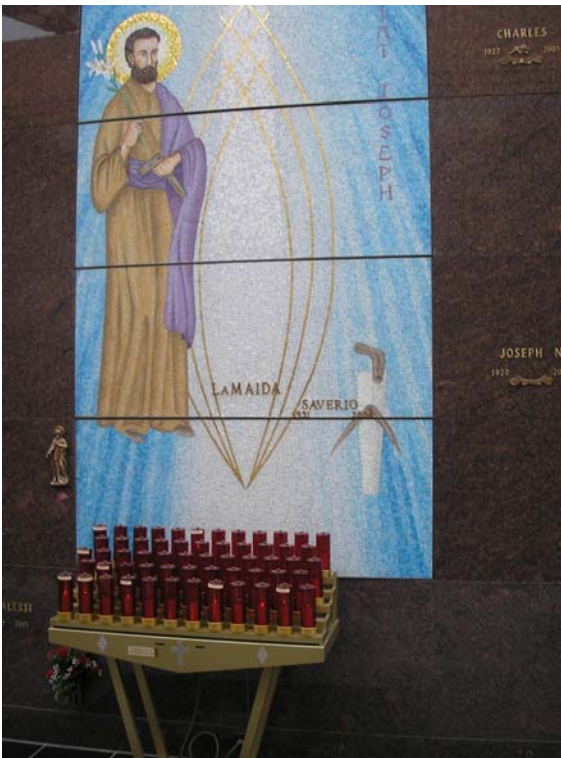

Catholic Cemeteries

SAINT JOSEPH – CANDLES 1 to 50
Memorial Candles are $100.00 per year

47	48	49	50	51	52	53	54	55	56	57	58
36	37	38	39	40	41	42	43	44	45	46	
24	25	26	27	28	29	30	31	32	33	34	35
13	14	15	16	17	18	19	20	21	22	23	
1	2	3	4	5	6	7	8	9	10	11	12

Candle Memorial Program