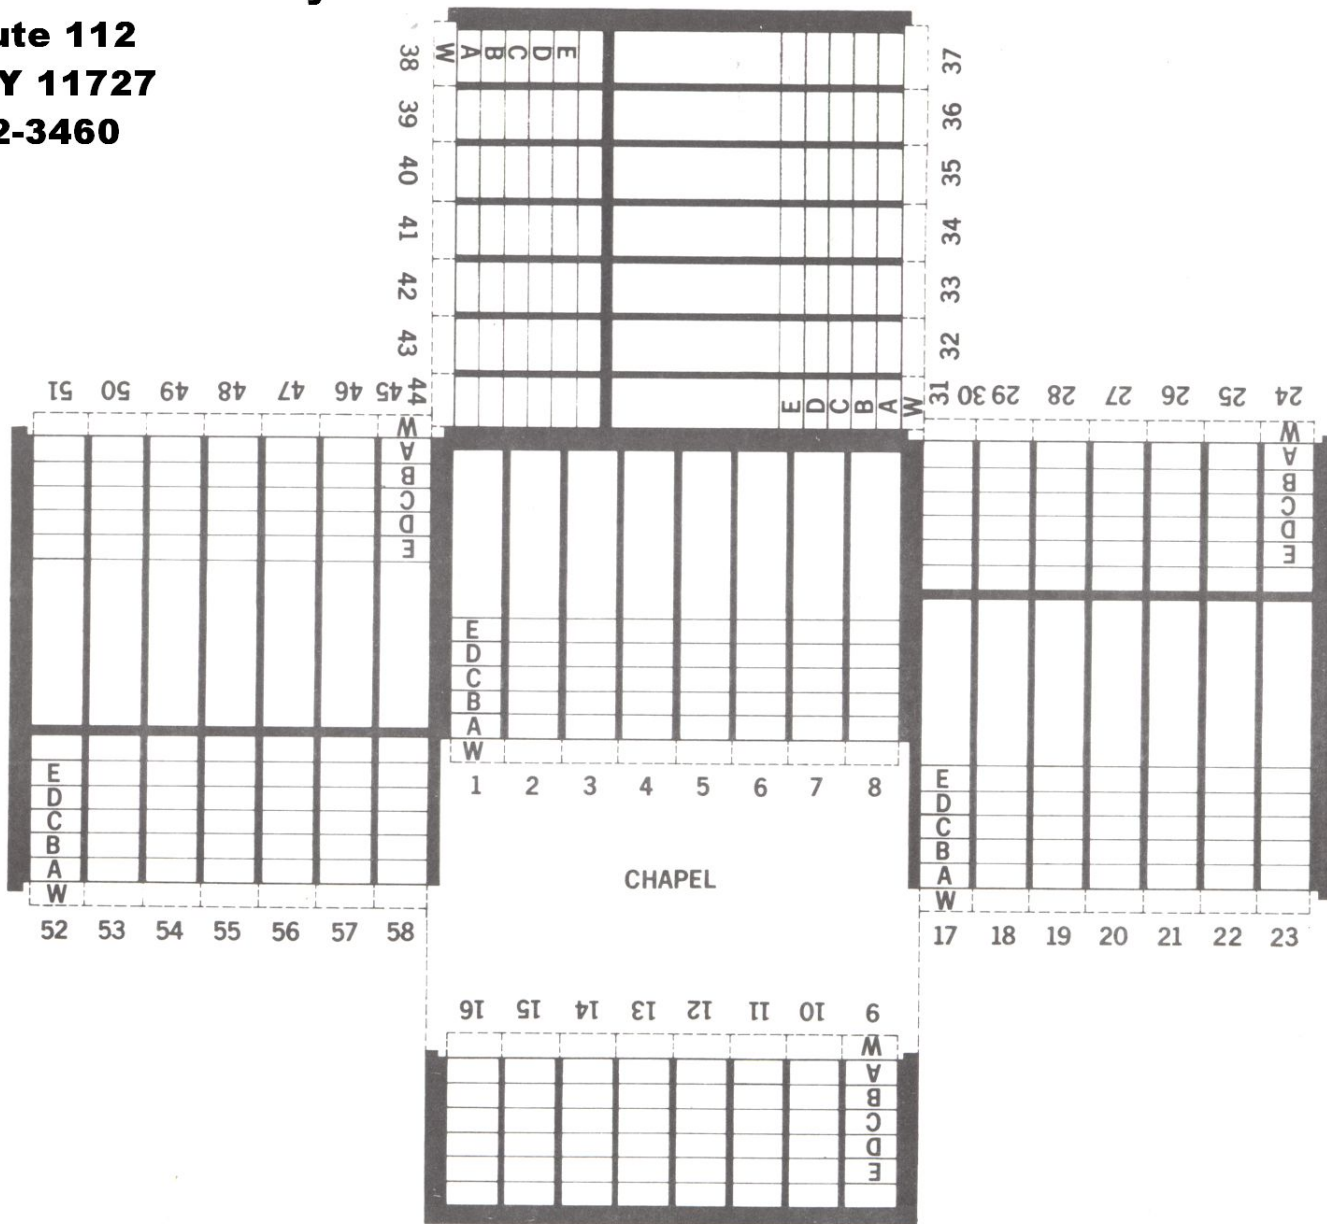

**Holy Sepulchre Cemetery**

**3442 Route 112**

**Coram NY 11727**

**(631) 732-3460**

**Cemetery Hours are:**

**8 AM to 5 PM**

**(mausoleum buildings close 1/2 hour earlier).**

RESURRECTION GARDEN MAUSOLEUM  
HOLY SEPULCHRE CEMETERY

**LEGEND**

- E = 5th level**
- D = 4th level**
- C = 3rd level**
- B = 2nd level**
- A = 1st level**
- w = westminster (abbey)**

**Tier & Crypt:** \_\_\_\_\_