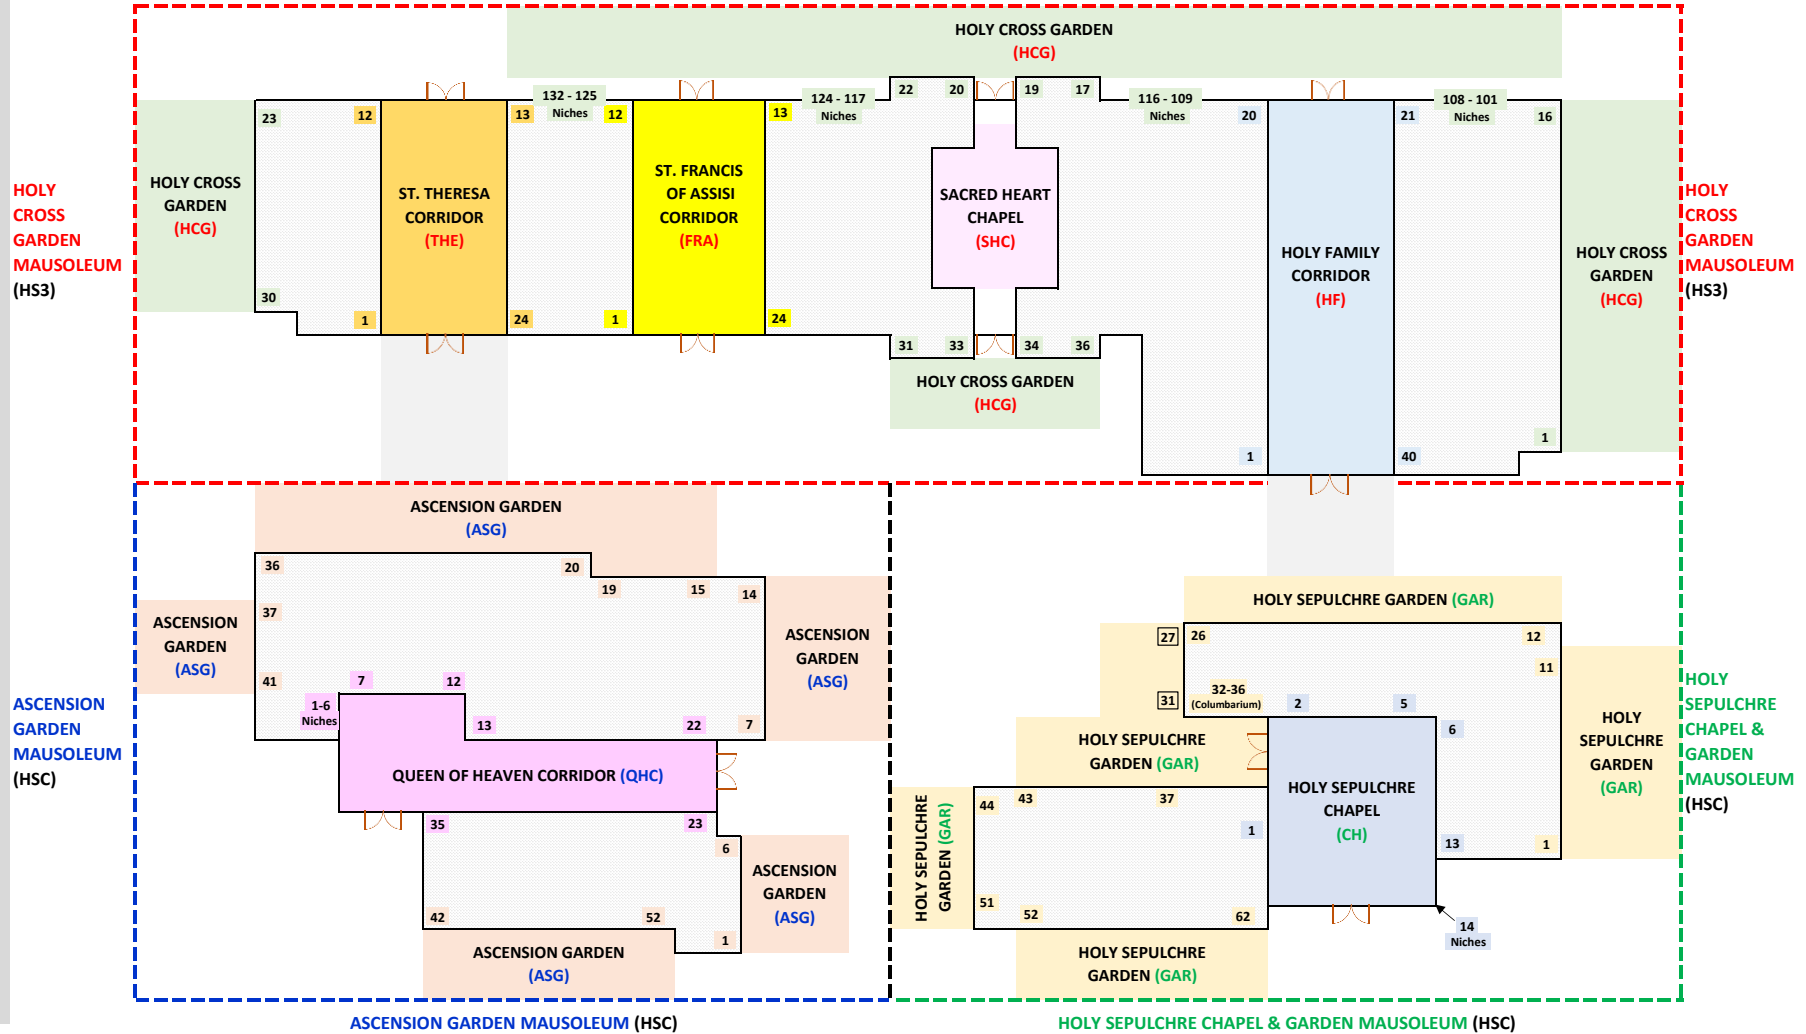

Holy Sepulchre Cemetery - Mausoleum Maps

HOLY CROSS GARDEN MAUSOLEUM (HS3)

HOLY SEPULCHRE CHAPEL & GARDEN MAUSOLEUM + ASCENSION GARDEN MAUSOLEUM (HSC)

SECTION 12

HOLY CROSS GARDEN MAUSOLEUM (HS3)

S
E
C
T
I
O
N

1
6

S
E
C
T
I
O
N

7

Locate a Loved One

Scan QR Code with your mobile device to access the search tool

Mausoleum Buildings Open 8AM to 4:30PM Daily

Holy Sepulchre Cemetery - Mausoleum Corridors

HOLY CROSS GARDEN MAUSOLEUM

Corridor	Section Abbreviation	Corridor Abbreviation
Holy Cross Garden	HS3	HCG
Holy Family Corridor	HS3	HF
Sacred Heart Chapel	HS3	SHC
St. Francis of Assisi Corridor	HS3	FRA
St. Theresa Corridor	HS3	THE

HOLY SEPULCHRE CHAPEL & GARDEN MAUSOLEUM ASCENSION GARDEN MAUSOLEUM

Corridor	Section Abbreviation	Corridor Abbreviation
Holy Sepulchre Chapel	HSC	CH
Holy Sepulchre Garden	HSC	GAR
Ascension Garden	HSC	ASG
Queen of Heaven Corridor	HSC	QHC