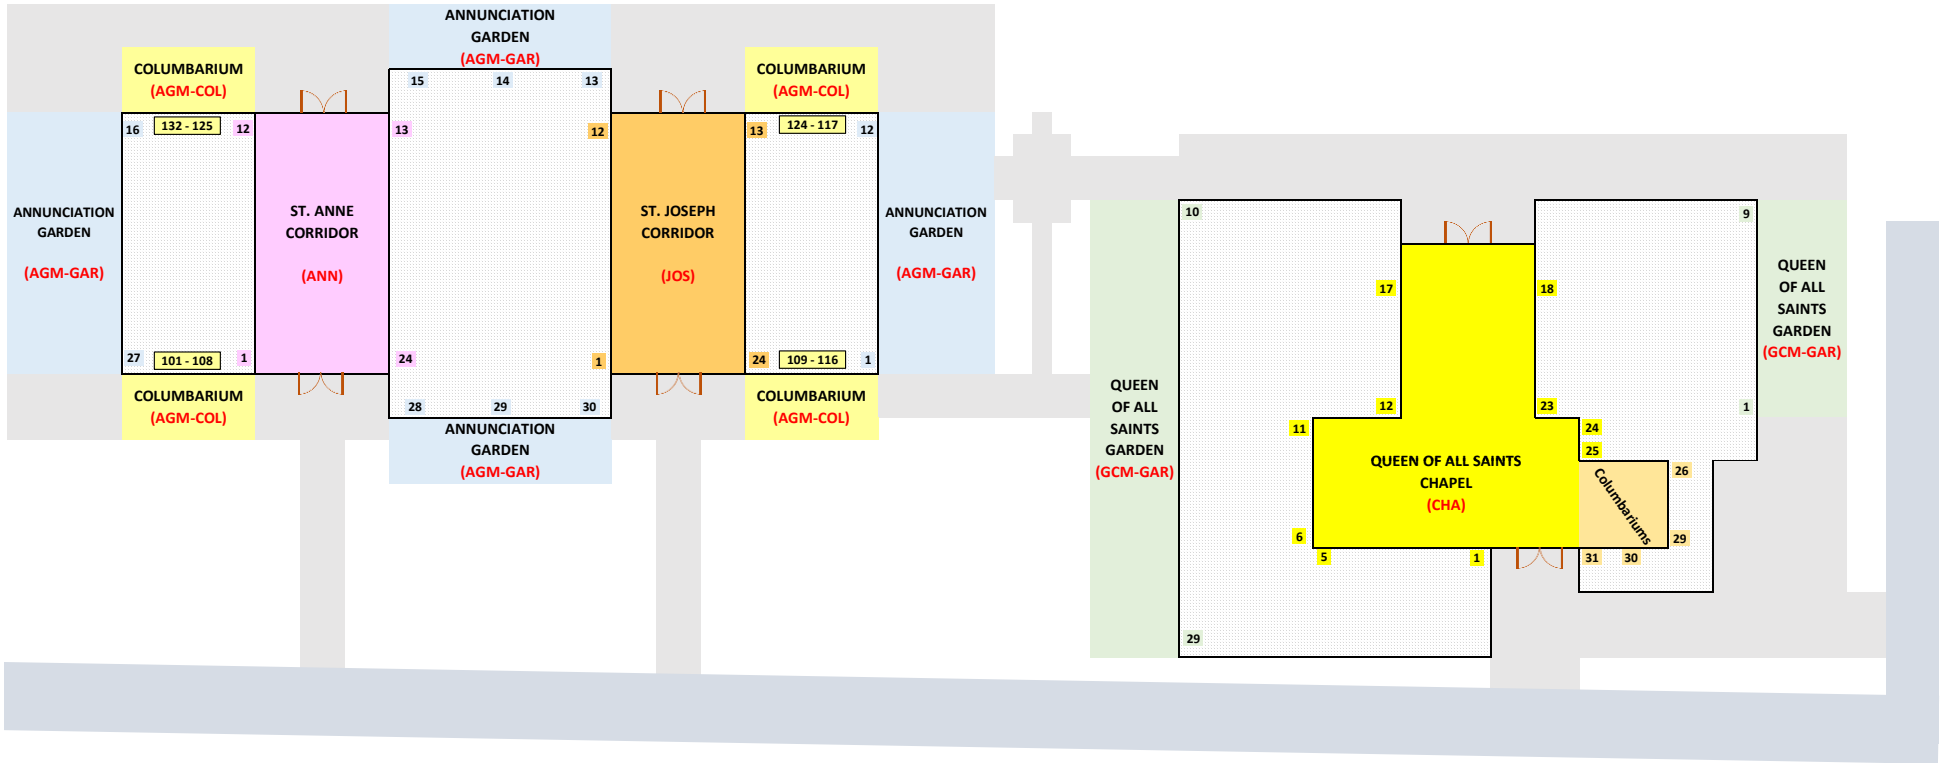

# Queen of All Saints Cemetery Mausoleum Map

## Annunciation Garden Mausoleum & Garden Chapel Mausoleum

### GARDEN CHAPEL MAUSOLEUM (GCM)

SECTION 9

**Locate a Loved One**  
Scan QR Code with your mobile device to access the search tool

**Mausoleum Buildings Open 8AM to 4:30PM Daily**