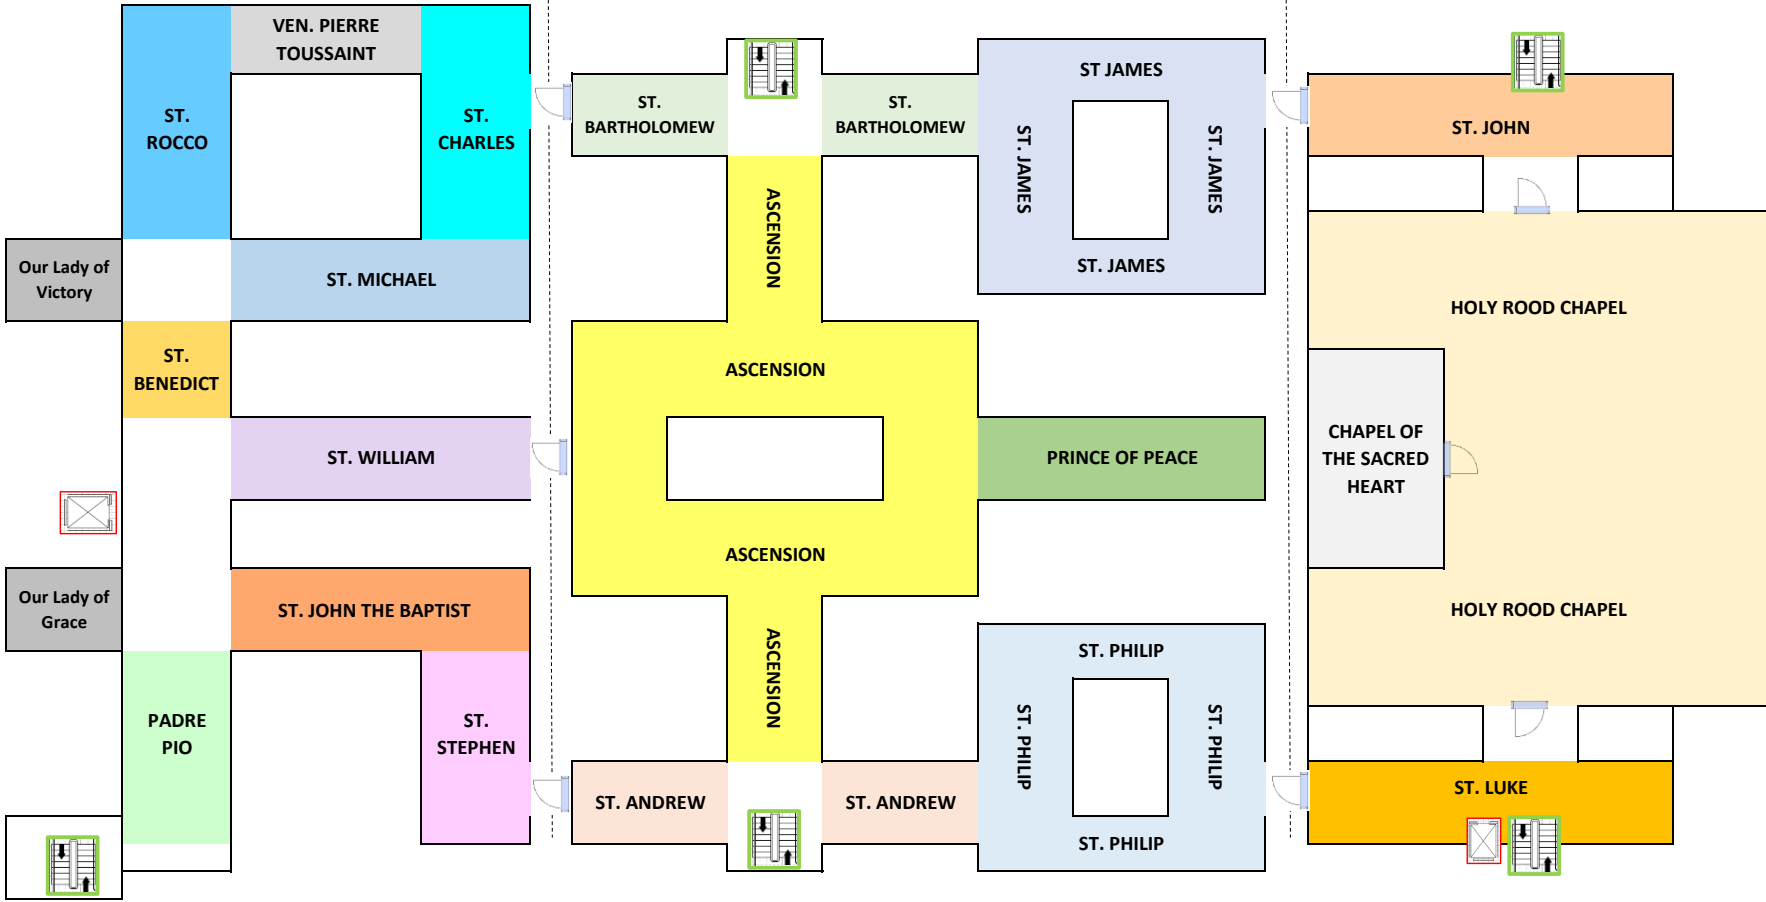

# HOLY ROOD CHAPEL MAUSOLEUM - FIRST FLOOR

OLD COUNTRY ROAD

PHASE 3

PHASE 2

PHASE 1

PARKING LOT/OFFICE

# HOLY ROOD CHAPEL MAUSOLEUM - SECOND FLOOR

OLD COUNTRY ROAD

PHASE 3

PHASE 2

PHASE 1

PARKING LOT/OFFICE

# Holy Rood Chapel Mausoleum

## Corridor Locations

Corridor	Abbreviation	Phase	Floor
Ascension	<b>ASC</b>	II	Second
Chapel of the Sacred Heart	<b>SHC</b>	I	Second
Good Shepherd	<b>GS</b>	II	First
Holy Rood Chapel - First Floor	<b>CHA</b>	I	First
Holy Rood Chapel - Second Floor	<b>CH2</b>	III	Second
Our Lady of Grace	<b>OLG</b>	III	Second
Our Lady of Lourdes	<b>OLL</b>	III	First
Our Lady of Perpetual Help	<b>OPH</b>	III	First
Our Lady of Victory	<b>OLV</b>	III	Second
Our Lady Queen of Angels Chapel	<b>QAC</b>	I	First
Padre Pio	<b>PAD</b>	III	Second
Prince of Peace	<b>POP</b>	II	Second
Resurrection	<b>RES</b>	II	First
St. Andrew	<b>AND</b>	II	Second
St. Bartholomew	<b>BAR</b>	II	Second
St. Benedict	<b>BEN</b>	III	Second
St. Brigid	<b>BRI</b>	III	First
St. Charles	<b>CHR</b>	III	Second
St. Clare	<b>CLA</b>	III	First
St. James	<b>JAM</b>	II	Second
St. Joan of Arc	<b>JOA</b>	III	First