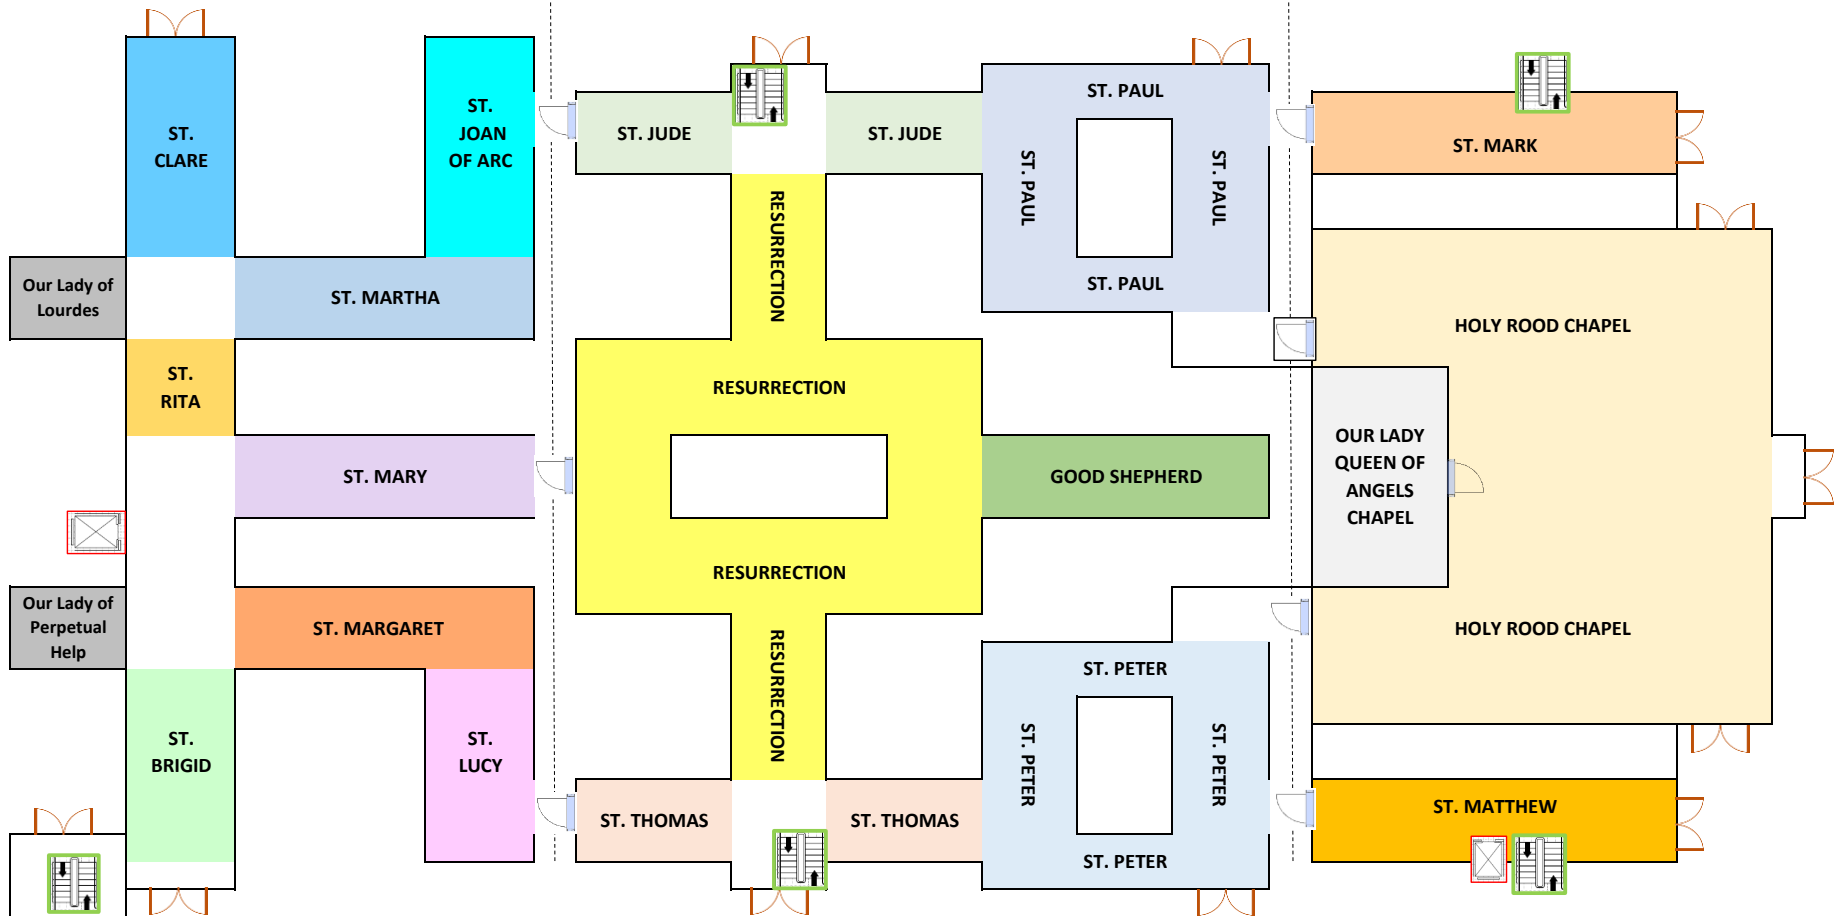

# HOLY ROOD CHAPEL MAUSOLEUM - FIRST FLOOR

OLD COUNTRY ROAD

PHASE 3

PHASE 2

PHASE 1

PARKING LOT/OFFICE

# HOLY ROOD CHAPEL MAUSOLEUM - SECOND FLOOR

OLD COUNTRY ROAD

PHASE 3

PHASE 2

PHASE 1

PARKING LOT/OFFICE

# Holy Rood Chapel Mausoleum

## Corridor Locations

Corridor	Abbreviation	Phase	Floor
Ascension	<b>ASC</b>	II	Second
Chapel of the Sacred Heart	<b>SHC</b>	I	Second
Good Shepherd	<b>GS</b>	II	First
Holy Rood Chapel - First Floor	<b>CHA</b>	I	First
Holy Rood Chapel - Second Floor	<b>CH2</b>	III	Second
Our Lady of Grace	<b>OLG</b>	III	Second
Our Lady of Lourdes	<b>OLL</b>	III	First
Our Lady of Perpetual Help	<b>OPH</b>	III	First
Our Lady of Victory	<b>OLV</b>	III	Second
Our Lady Queen of Angels Chapel	<b>QAC</b>	I	First
Padre Pio	<b>PAD</b>	III	Second
Prince of Peace	<b>POP</b>	II	Second
Resurrection	<b>RES</b>	II	First
St. Andrew	<b>AND</b>	II	Second
St. Bartholomew	<b>BAR</b>	II	Second
St. Benedict	<b>BEN</b>	III	Second
St. Brigid	<b>BRI</b>	III	First
St. Charles	<b>CHR</b>	III	Second
St. Clare	<b>CLA</b>	III	First
St. James	<b>JAM</b>	II	Second
St. Joan of Arc	<b>JOA</b>	III	First