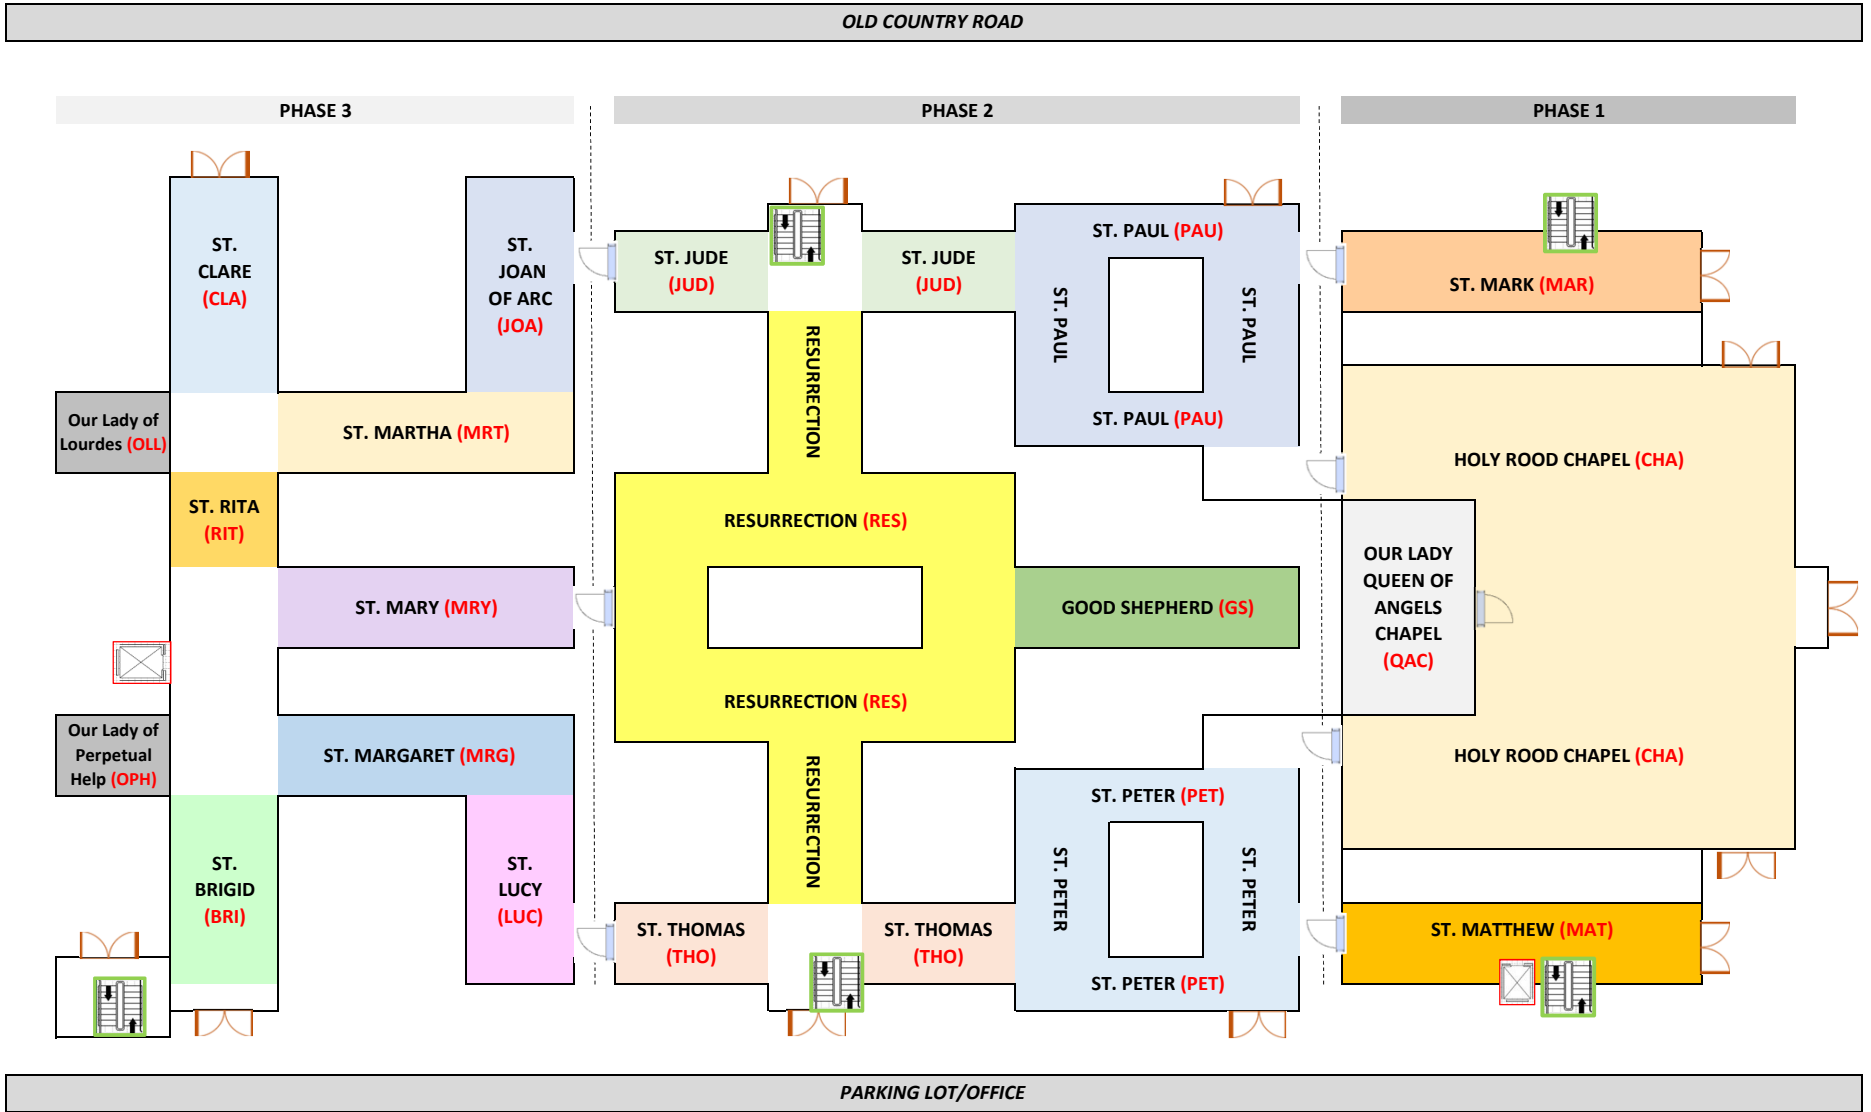

FIRST FLOOR

Locate a Loved One

Scan QR Code with your mobile device to access the search tool

SECOND FLOOR

Locate a Loved One

Scan QR Code with your mobile device to access the search tool

# Holy Rood Chapel Mausoleum

## Corridor Locations

Corridor	Abbreviation	Phase	Floor
Ascension	<b>ASC</b>	II	Second
Chapel of the Sacred Heart	<b>SHC</b>	I	Second
Good Shepherd	<b>GS</b>	II	First
Holy Rood Chapel - First Floor	<b>CHA</b>	I	First
Holy Rood Chapel - Second Floor	<b>CH2</b>	III	Second
Our Lady of Grace	<b>OLG</b>	III	Second
Our Lady of Lourdes	<b>OLL</b>	III	First
Our Lady of Perpetual Help	<b>OPH</b>	III	First
Our Lady of Victory	<b>OLV</b>	III	Second
Our Lady Queen of Angels Chapel	<b>QAC</b>	I	First
Padre Pio	<b>PAD</b>	III	Second
Prince of Peace	<b>POP</b>	II	Second
Resurrection	<b>RES</b>	II	First
St. Andrew	<b>AND</b>	II	Second
St. Bartholomew	<b>BAR</b>	II	Second
St. Benedict	<b>BEN</b>	III	Second
St. Brigid	<b>BRI</b>	III	First
St. Charles	<b>CHR</b>	III	Second
St. Clare	<b>CLA</b>	III	First
St. James	<b>JAM</b>	II	Second
St. Joan of Arc	<b>JOA</b>	III	First

Corridor	Abbreviation	Phase	Floor
St. John	<b>JOH</b>	I	Second
St. John the Baptist	<b>BAP</b>	III	Second
St. Jude	<b>JUD</b>	II	First
St. Lucy	<b>LUC</b>	III	First
St. Luke	<b>LUK</b>	I	Second
St. Margaret	<b>MRG</b>	III	First
St. Mark	<b>MAR</b>	I	First
St. Martha	<b>MRT</b>	III	First
St. Mary	<b>MRY</b>	III	First
St. Matthew	<b>MAT</b>	I	First
St. Michael	<b>MIC</b>	III	Second
St. Paul	<b>PAU</b>	II	First
St. Peter	<b>PET</b>	II	First
St. Philip	<b>PHI</b>	II	Second
St. Rita	<b>RIT</b>	III	First
St. Rocco	<b>ROC</b>	III	Second
St. Stephen	<b>STE</b>	III	Second
St. Thomas	<b>THO</b>	II	First
St. William	<b>WIL</b>	III	Second
Ven. Pierre Toussaint	<b>PIE</b>	III	Second