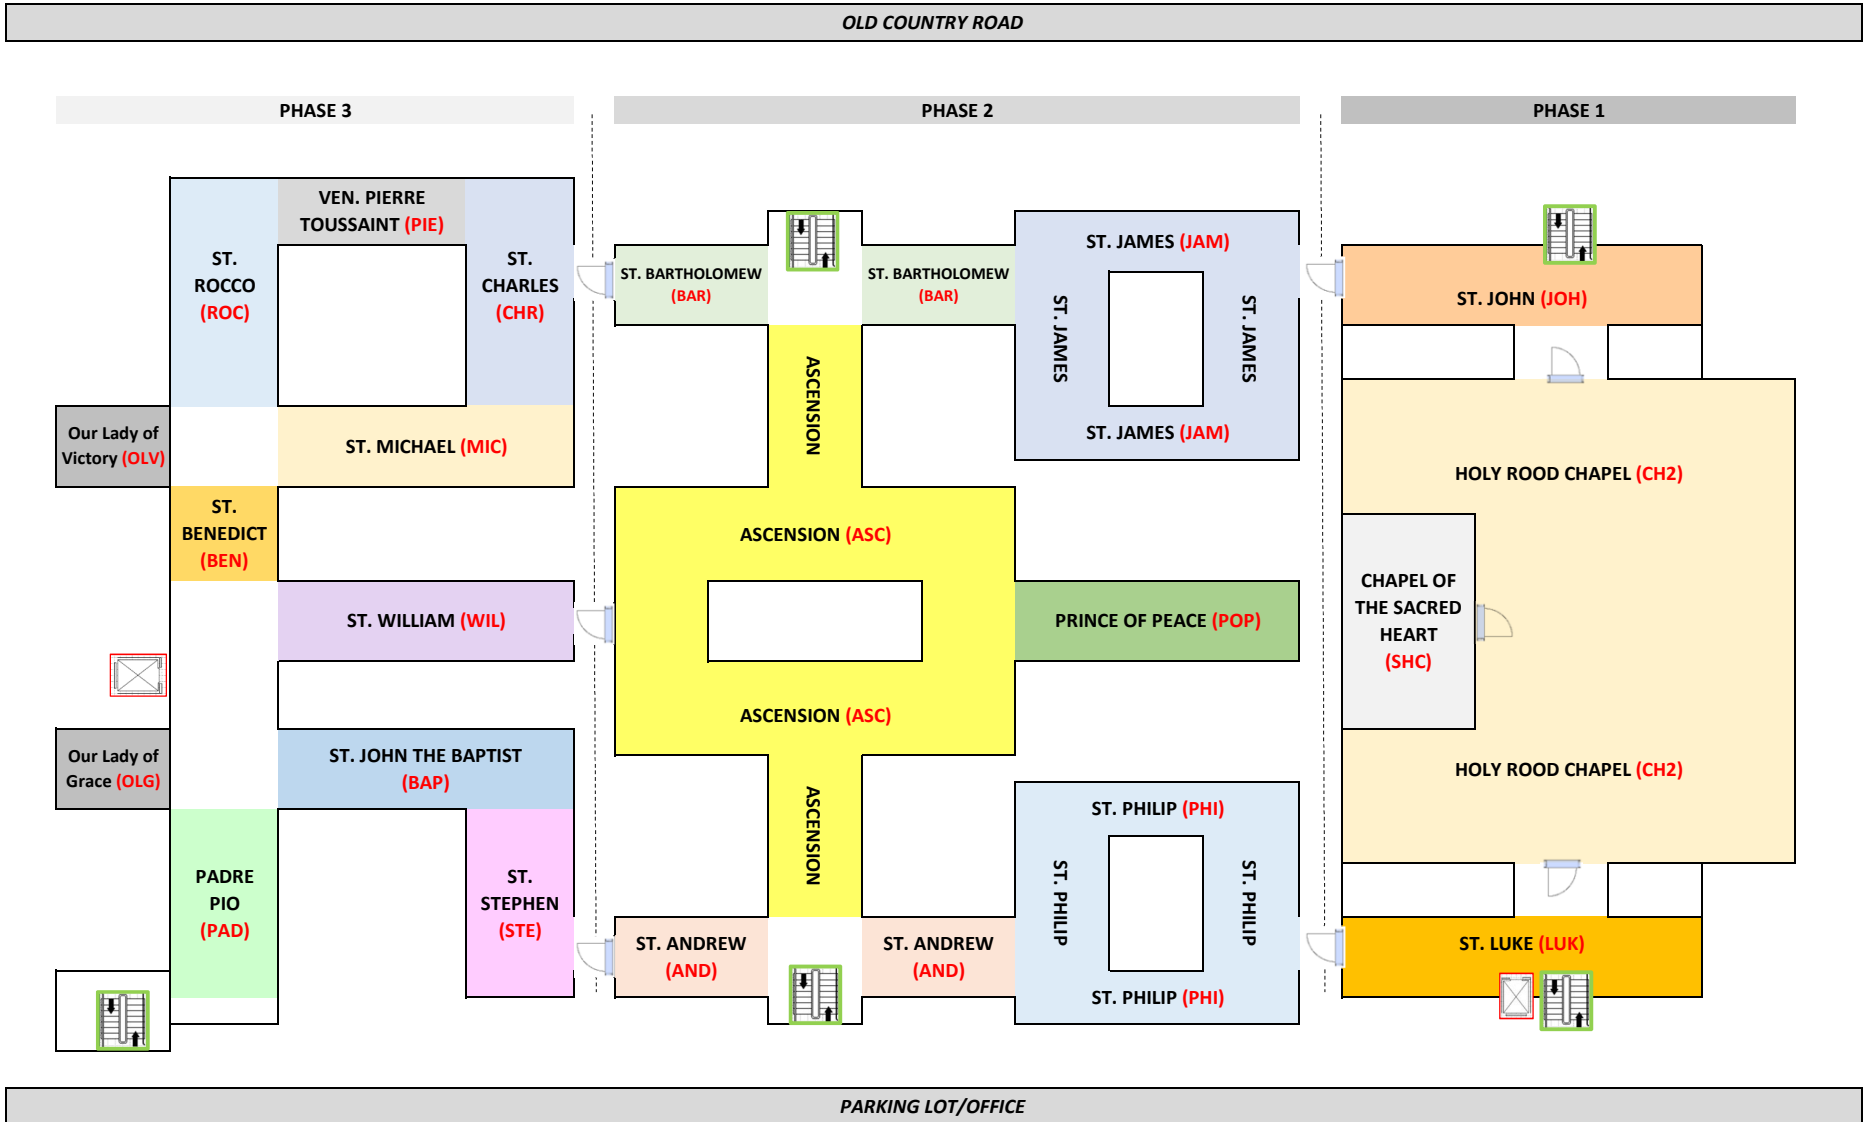

FIRST FLOOR

Locate a Loved One

Scan QR Code with your mobile device to access the search tool

SECOND FLOOR

Locate a Loved One

Scan QR Code with your mobile device to access the search tool

# Holy Rood Chapel Mausoleum

## Corridor Locations

Corridor	Abbreviation	Phase	Floor
Ascension	<b>ASC</b>	II	Second
Chapel of the Sacred Heart	<b>SHC</b>	I	Second
Good Shepherd	<b>GS</b>	II	First
Holy Rood Chapel - First Floor	<b>CHA</b>	I	First
Holy Rood Chapel - Second Floor	<b>CH2</b>	III	Second
Our Lady of Grace	<b>OLG</b>	III	Second
Our Lady of Lourdes	<b>OLL</b>	III	First
Our Lady of Perpetual Help	<b>OPH</b>	III	First
Our Lady of Victory	<b>OLV</b>	III	Second
Our Lady Queen of Angels Chapel	<b>QAC</b>	I	First
Padre Pio	<b>PAD</b>	III	Second
Prince of Peace	<b>POP</b>	II	Second
Resurrection	<b>RES</b>	II	First
St. Andrew	<b>AND</b>	II	Second
St. Bartholomew	<b>BAR</b>	II	Second
St. Benedict	<b>BEN</b>	III	Second
St. Brigid	<b>BRI</b>	III	First
St. Charles	<b>CHR</b>	III	Second
St. Clare	<b>CLA</b>	III	First
St. James	<b>JAM</b>	II	Second
St. Joan of Arc	<b>JOA</b>	III	First

Corridor	Abbreviation	Phase	Floor
St. John	<b>JOH</b>	I	Second
St. John the Baptist	<b>BAP</b>	III	Second
St. Jude	<b>JUD</b>	II	First
St. Lucy	<b>LUC</b>	III	First
St. Luke	<b>LUK</b>	I	Second
St. Margaret	<b>MRG</b>	III	First
St. Mark	<b>MAR</b>	I	First
St. Martha	<b>MRT</b>	III	First
St. Mary	<b>MRY</b>	III	First
St. Matthew	<b>MAT</b>	I	First
St. Michael	<b>MIC</b>	III	Second
St. Paul	<b>PAU</b>	II	First
St. Peter	<b>PET</b>	II	First
St. Philip	<b>PHI</b>	II	Second
St. Rita	<b>RIT</b>	III	First
St. Rocco	<b>ROC</b>	III	Second
St. Stephen	<b>STE</b>	III	Second
St. Thomas	<b>THO</b>	II	First
St. William	<b>WIL</b>	III	Second
Ven. Pierre Toussaint	<b>PIE</b>	III	Second