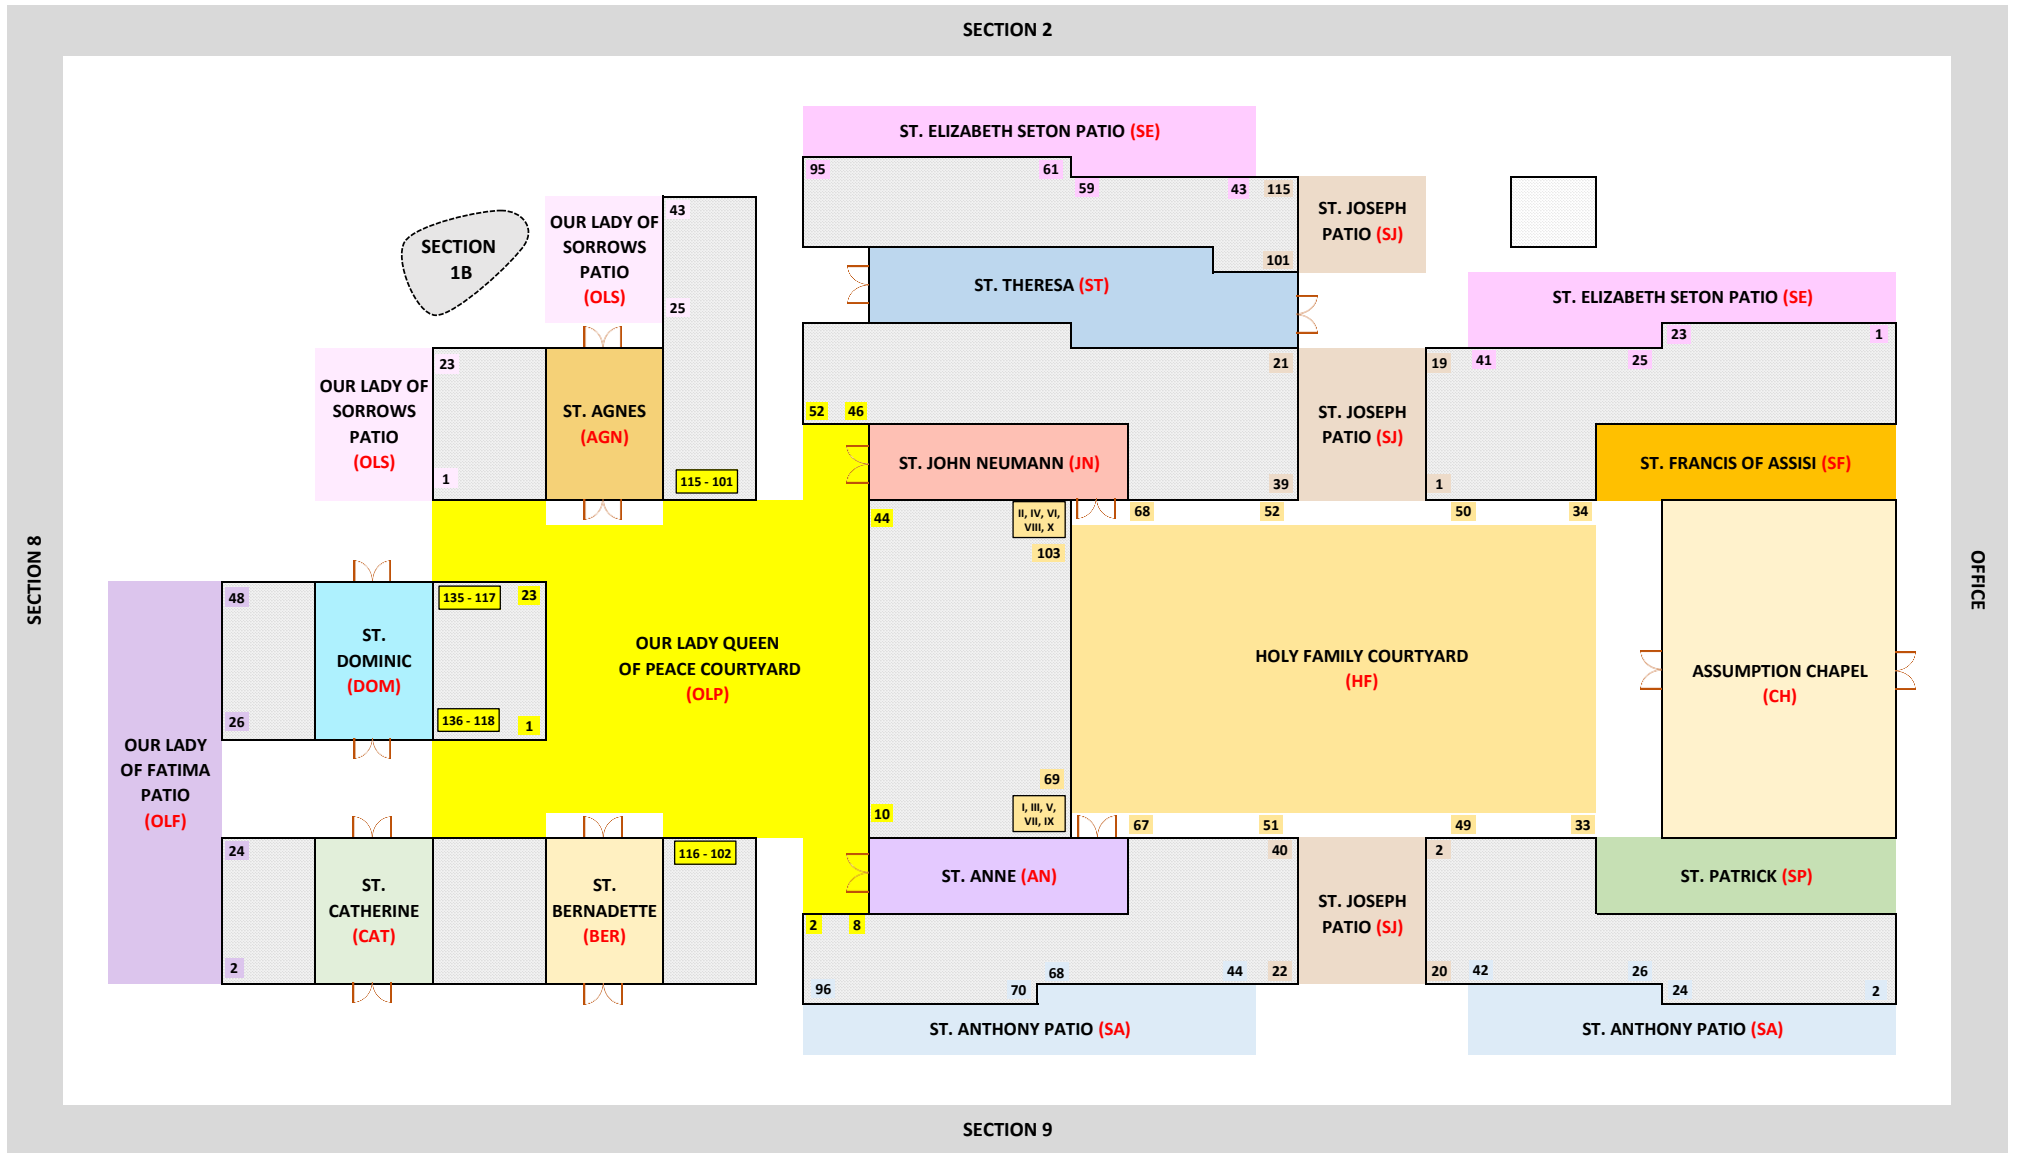

Assumption Chapel and Garden Mausoleum (ACM)

Locate a Loved One

Scan QR Code with your mobile device to access the search

Mausoleum Buildings Open 8AM to 4:30PM Daily

Assumption Chapel and Garden Mausoleum

Corridors

Corridor	Abbreviation	Phase	Location Type
Assumption Chapel	CH	1	Inside (Chapel)
Holy Family Courtyard	HF	1 & 2	Outside
Our Lady of Fatima Patio	OLF	3	Outside
Our Lady of Sorrows Patio	OLS	3	Outside
Our Lady Queen of Peace Courtyard	OLP	2 & 3	Outside
St. Agnes	AGN	3	Inside
St. Anne	AN	2	Inside
St. Anthony Patio	SA	1 & 2	Outside
St. Bernadette	BER	3	Inside
St. Catherine	CAT	3	Inside
St. Dominic	DOM	3	Inside
St. Elizabeth Seton Patio	SE	1 & 2	Outside
St. Francis of Assisi	SF	1	Outside (Covered)
St. John Neumann	JN	2	Inside
St. Joseph Patio	SJ	1 & 2	Outside
St. Patrick	SP	1	Outside (Covered)
St. Theresa	ST	2	Inside